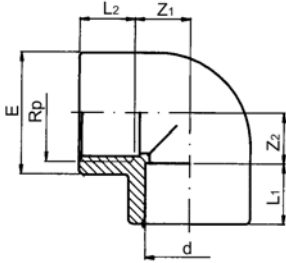

Datasheet

Plain/threaded elbow 90° Rp PVC-U

PF 2 01 951 011

d [mm]	Rp [inch]	d [inch]	PN	Code	SP	GP	kg	L1 [mm]	L2 [mm]	Z1 [mm]	Z2 [mm]	E [mm]
16	3/8		16	RV0GOP16A	10	360	0.013	14.0	11.4	9.0	11.6	23
20	1/2		16	RV0GOP20B	10	200	0.021	16.0	15.0	11.0	12.0	28
25	3/4		16	RV0GOP25C	10	160	0.034	19.0	16.3	14.0	16.7	34
32	1		16	RV0GOP32D	10	80	0.056	22.0	19.1	17.0	19.9	42
40	1 1/4		16	RV0GOP40E	130	-	0.093	26.0	21.4	21.0	25.6	51
50	1 1/2		16	RV0GOP50F	80	-	0.160	31.0	21.4	26.0	35.6	61
63	2		16	RV0GOP63G	40	-	0.275	38.0	25.7	33.0	45.3	75
75	2 1/2	2 1/2	16	RV0GOP75H	50	-	0.420	44.0	30.2	39.0	52.8	89
90	3		16	RV0GOP90I	30	-	0.710	51.0	33.3	47.0	64.7	106
110	4		16	RV0GOP91L	17	-	1.065	61.0	39.3	57.0	78.7	129