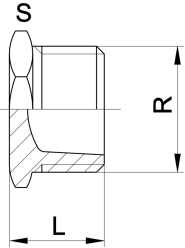

### Model:

- With taper male thread R
- Connection to plastic thread only
- Do not use thread sealing pastes that are harmful to ABS

R (inch)	PN (bar)	Code	SP	Weight (kg)	s (mm)	L (mm)
½	10	<b>729 961 906</b>	10	0.008	27	25
¾	10	<b>729 961 907</b>	10	0.014	36	29
1	10	<b>729 961 908</b>	10	0.022	41	32