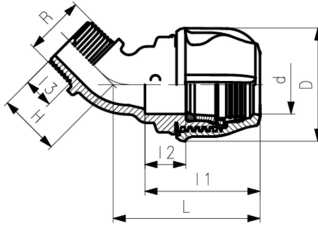

45° Elbow with threaded male off take

- installation without disassembling
- suitable for PE and PEX pipes
- water PN16
- material: PP
- gasket: NBR quality for drinkable water
- male thread: ISO 7 (conical)
- colour: blue-black

d [mm]	R [inch]	PN [bar]	Code	SP	GP	Weight [kg]
20	1/2	16	158 400 010	1	150	0.037
20	3/4	16	158 400 011	1	150	0.052
32	1	16	158 400 012	1	100	0.096
40	1 1/4	16	158 400 013	50	0	0.157
50	1 1/2	16	158 400 014	35	0	0.269
63	2	16	158 400 015	20	0	0.482

d [mm]	R [inch]	Packaging	D [mm]	L [mm]	I1 [mm]	I2 [mm]	I3 [mm]	H [mm]	
20	1/2		25	45	65	54	19	14	26
20	3/4		25	53	75	59	21	15	30
32	1		25	64	84	66	23	17	35
40	1 1/4		20	75	96	76	26	20	41
50	1 1/2		10	97	113	88	30	20	44
63	2		10	114	133	104	35	24	53